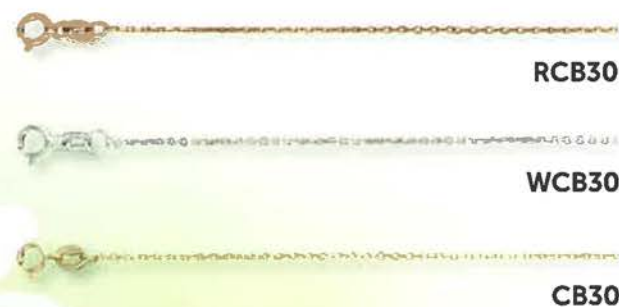

SINGAPORE CHAIN

SNAIL CHAIN

LONG BEAD CHAIN 1+1

D/C CABLE CHAIN

WHEAT CHAIN

WPW030

RPW030

PW030