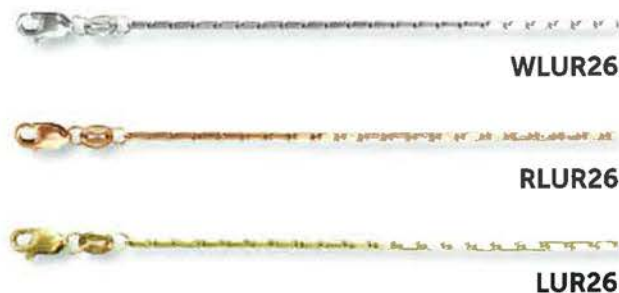

SNAIL CHAIN