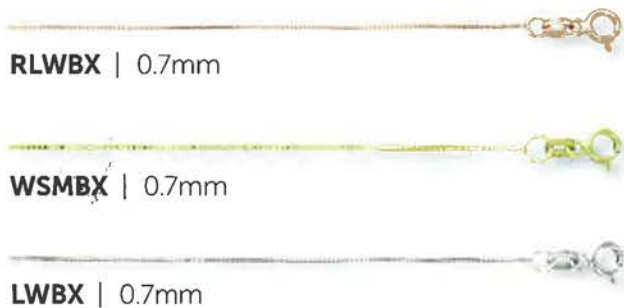

G758

G759

G760

G761

G762

G763

BOX CHAIN

DIAMOND-CUT BEAD CHAIN